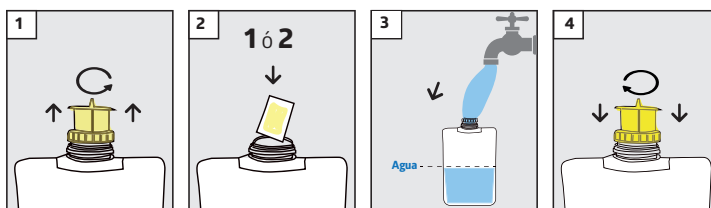

FLY TRAP BAG

ECOPACK
100% RECYCLABLE CARTON

PATENTED

Hanging

Standing

4

WEEKS
EFFECTIVENESS
EVERY ATTRACTANT

- **Reusable, Refillable & Recyclable**