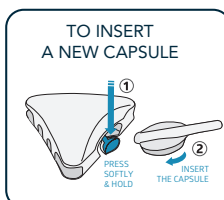

PRESENTATION

CASE
1 DEVICE + 3 CAPSULES

DISPLAY BOX

10 units

UNITS/PALLET

1.680 units