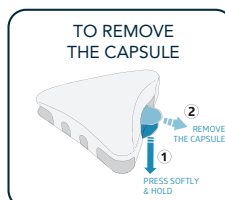

PRESENTATION

CASE
1 DEVICE + 3 CAPSULES

DISPLAY BOX

10 units

UNITS/PALLET

1.680 units