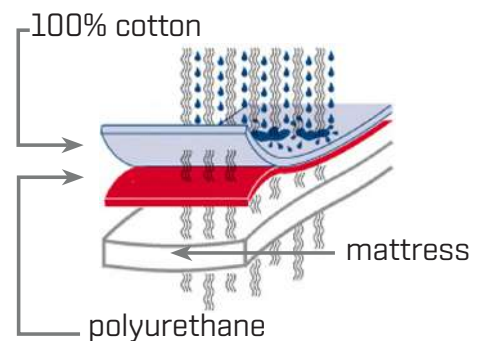

ANTI-DUST MITE & ANTI-BED BUGS PILLOW & BED COVERS

FREE

Waterproof & Breathable

- Anti-mite and anti-bedbug **mattress cover**.
- Ultra soft and waterproof.
- **Breathable**.
- Airtight zip fastening.
- **100% cotton**.
- Waterproof and breathable polyurethane (inner layer)
- Anti-mite and anti-parasite barrier
- Adaptable to mattresses up to **28 cm thickness**