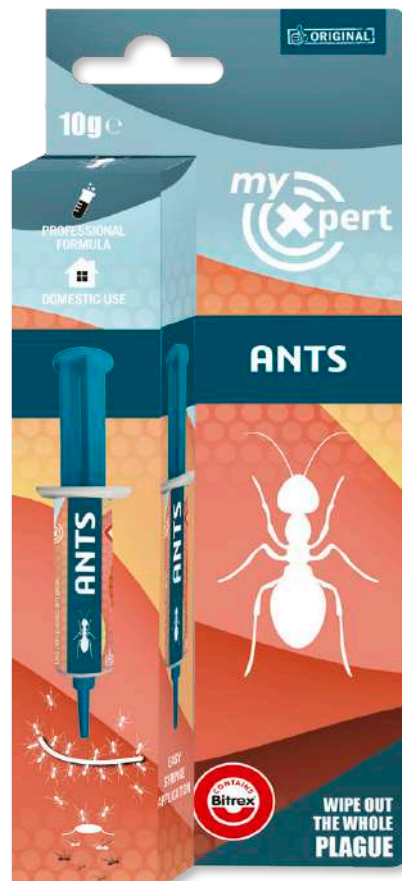

AVAILABLE FORMULATIONS

1- IMIDACLOPRID 0.01% / BITREX 0.008% / FOOD EXCIPIENTS S.C.P 100%

2- IMIDACLOPRID 0.01% / (S)-METHOPRENE 0.08% / BITREX 0.008% / FOOD EXCIPIENTS S.C.P 100% (IGR)

PRESENTATION	DISPLAY BOX	UNITS/PALLET
1 PACK (3 x 5gr)	12 units	1.920 units

ANTS BAIT IN SYRINGE

ECOPACK
100% RECYCLABLE CARTON

WATCH
THE VIDEO

- **Highly palatable** dual-action gel attracts both sugar and protein-feeding ants.
- **Gel stays fresh** and **palatable** for **weeks**.
- **Optimal dosis** allowing the ants to reach the nest and the queen.
- Composition and consistency target ants' preferences.
- Risk mitigating (**Contains Bitrex**).

AVAILABLE FORMULATIONS

1- IMIDACLOPRID 0.01% / BITREX 0.008% / FOOD EXCIPIENTS S.C.P 100%

2- IMIDACLOPRID 0.01% / (S)-METHOPRENE 0.08% / BITREX 0.008% / FOOD EXCIPIENTS S.C.P 100% (IGR)

FLEXIBLE CANNULA

PRESENTATION	DISPLAY BOX	UNITS/PALLET
 5gr	12 units	2.688 units
 10gr	12 units	2.688 units
 25gr	8 units	1.536 units

ANTS GRANULAR BAIT

Powerful Perimeter Protection

CONTAINER
500g

- **Powerful Perimeter Protection**
- Creates a strong barrier around your home to stop ants and other crawling pests before they get inside.
- **Broad-Spectrum Insect Control.**
- Attracts and eliminates not just ants, but cockroaches, spiders, and other crawling intruders.
- **Long-Lasting Formula.**
- Engineered with a special weather-resistant composition for extended outdoor protection (rain or shine).
- **Fast-Acting Granular Formula.**
- Targets pests on contact while attracting them to feed for maximum effectiveness.
- **Ideal for Home Exteriors.**
- Perfect for use along foundations, patios, doorways, garages, and other key entry points.
- **Easy to Apply, No Mess.**
- Simply sprinkle around the perimeter – no mixing, no sprays, no fuss.