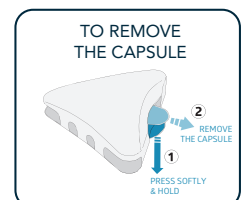

AVAILABLE FORMULATIONS

- 1- IMIDACLOPRID 0.01% / BITREX 0.008%
  FOOD EXCIPIENTS S.C.P 100%
  * formulation available in certain countries for this format
- 2- IMIDACLOPRID 0.01% / (S)-METHOPRENE 0.08%
  BITREX 0.008% / FOOD EXCIPIENTS S.C.P 100% (IGR)