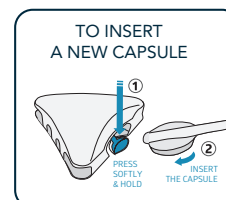

AVAILABLE FORMULATIONS

- 1- IMIDACLOPRID 0.01% / BITREX 0.008%
  FOOD EXCIPIENTS S.C.P 100%
  * formulation available in certain countries for this format
- 2- IMIDACLOPRID 0.01% / (S)-METHOPRENE 0.08%
  BITREX 0.008% / FOOD EXCIPIENTS S.C.P 100% (IGR)