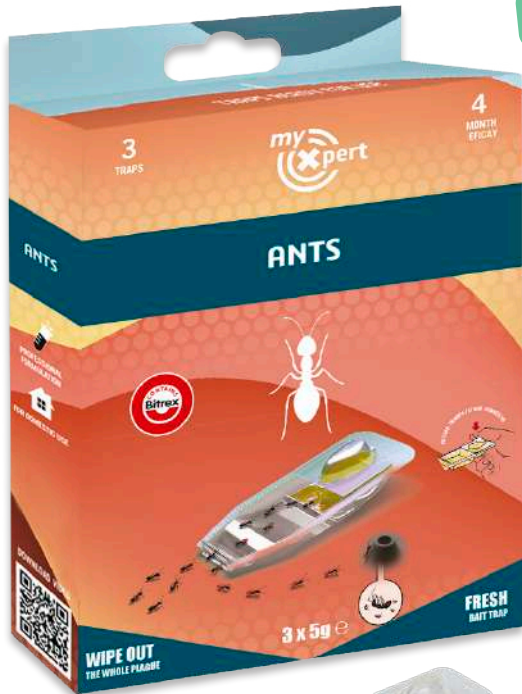

160-240 units

FREE

BED BUGS TRAP

FSC **ECOPACK**
100% RECYCLABLE CARTON

SEPARATING THE TRAPS

LONG-LASTING GLUE

PACK 4 TRAPS

- A simple and discreet way to detect early signs of **bed bug infestation**.
- **Detects anywhere:** Multi-unit dwellings, apartment complexes, hotels, boarding facilities, long-term care facilities, hospitals, offices, college dormitories, schools, day care centres, public storage and anywhere people live or frequent, including restaurants and public transportation.
- When strategically placed at key points, the **Bed Bug Trap** acts as both an interceptor trap and a passive monitor by providing ideal harbouring.

PRESENTATION	DISPLAY BOX	UNITS/PALLET
PACK 4 TRAPS	10 units	CUSTOMIZED

ANT-FREE HOME

ANT SINGLE USE BAIT STATION

ECOPACK
100% RECYCLABLE CARTON

PATENTED

WATCH THE VIDEO

JUST SNAP OFF,
PRESS & USE!

SNAP OFF END
ALONG THE LINE

ACTIVATION
OF THE
BAIT STATION

- Highly palatable dual-action gel attracts both sugar and protein-feeding ants.
- **Smart Bait. Clean Kill.**
- Sealed freshness, zero contact, and total control over ant colonies.
- Made with 75% recycled plastic.
- **100% recyclable** for guilt-free disposal.
- No **Mess**. No **Contact**. No **Compromise**.
- **Special design** avoids direct exposure while delivering precise control.
- **Snap. Set. Eliminate.**
- **Press-and-use bait station** starts working instantly – no mess, no fuss.
- **Innovative snap-off system** starts the extermination process instantly.
- **Available with an IGR** for effective control of the entire nest.

ANTS BAIT IN SYRINGE

ECOPACK
100% RECYCLABLE CARTON

WATCH
THE VIDEO

- **Highly palatable** dual-action gel attracts both sugar and protein-feeding ants.
- **Gel stays fresh** and **palatable** for **weeks**.
- **Optimal dosis** allowing the ants to reach the nest and the queen.
- Composition and consistency target ants' preferences.
- Risk mitigating (**Contains Bitrex**).