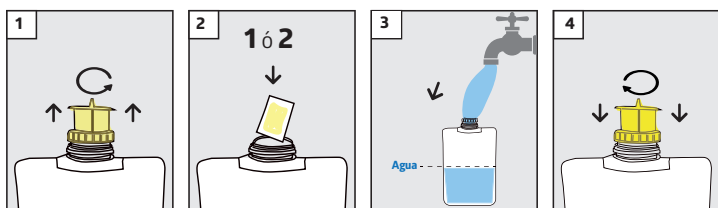

Hanging

Standing

4

WEEKS
EFFECTIVENESS
EVERY ATTRACTANT

- **Eco-Friendly Wasp Trap You Can Reuse.**
Made from durable, recyclable plastic: refillable design for season-long protection with less waste.
- **Hassle-Free Activation with Water-Soluble Pouches.**
Just drop in the included attractant pouch, add water, and place the trap: no mess, no mixing.
- **Non-Toxic, Chemical-Free Solution.**
No active ingredients — a safe, non-hazardous method for wasp control.
- **Flexible Hanging or Standing Placement.**
Hang it from a tree, pergola, or railing, or place it on a flat surface: perfect for gardens, patios, and outdoor eating areas.
- **Attracts Wasps — Not Attention.**
Designed to be effective without releasing harsh or unpleasant odours like traditional traps.
- **Keep Wasps Away From Your Home & Guests.**
Helps intercept wasps before they invade your space: ideal for outdoor gatherings and daily use.