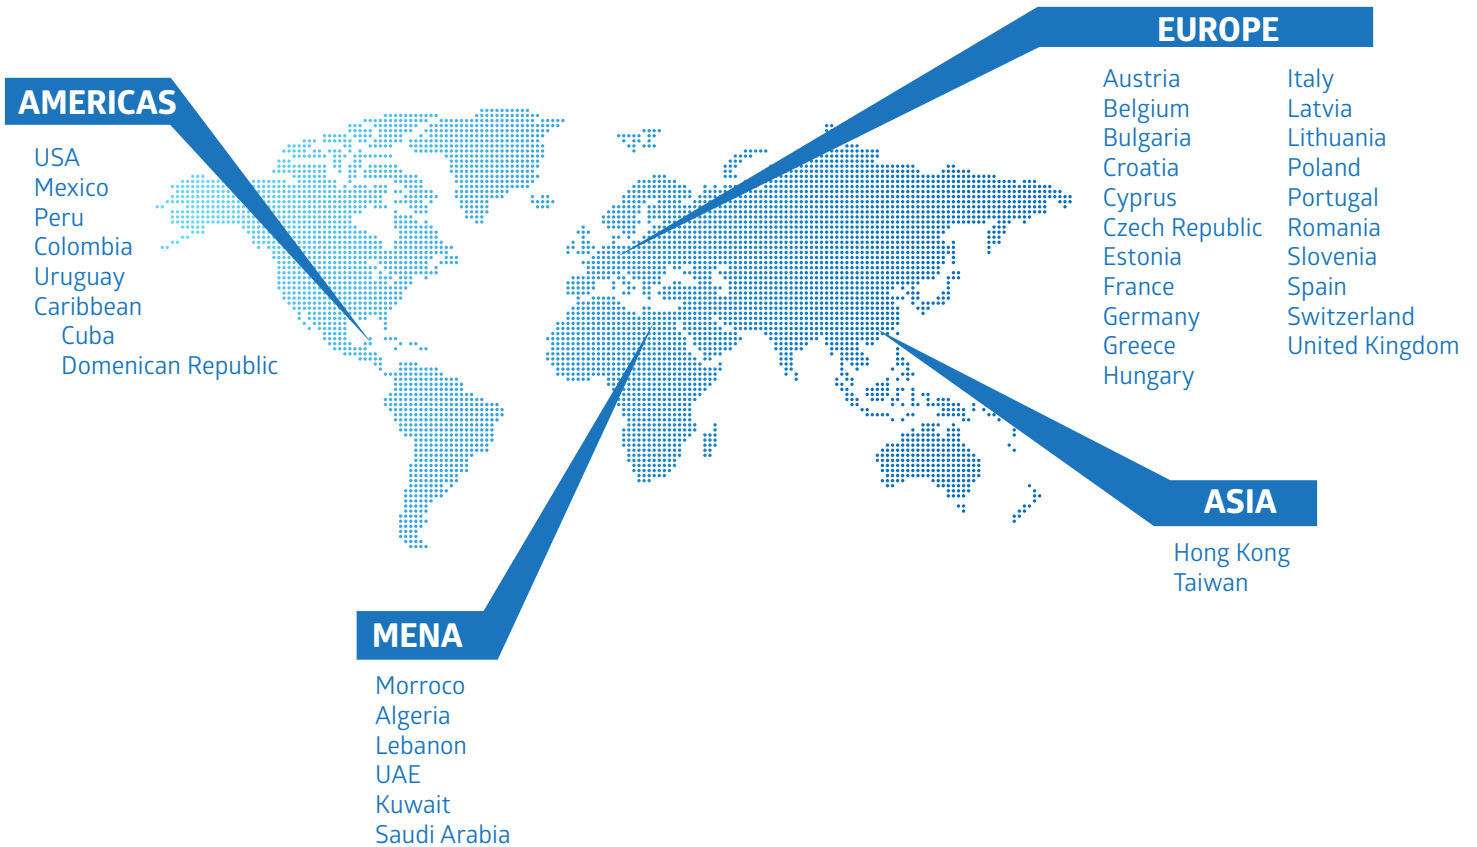

AUTHORIZATIONS

OUR WORLDWIDE AUTHORIZATIONS

REGULATORY AFFAIRS DEPARTMENT

A **professional regulatory team** responsible for preparing product data pack and registration dossiers for authorities, whilst providing dedicated support to customers.

We also empower our sales force to successfully introduce and expand our product range across markets.